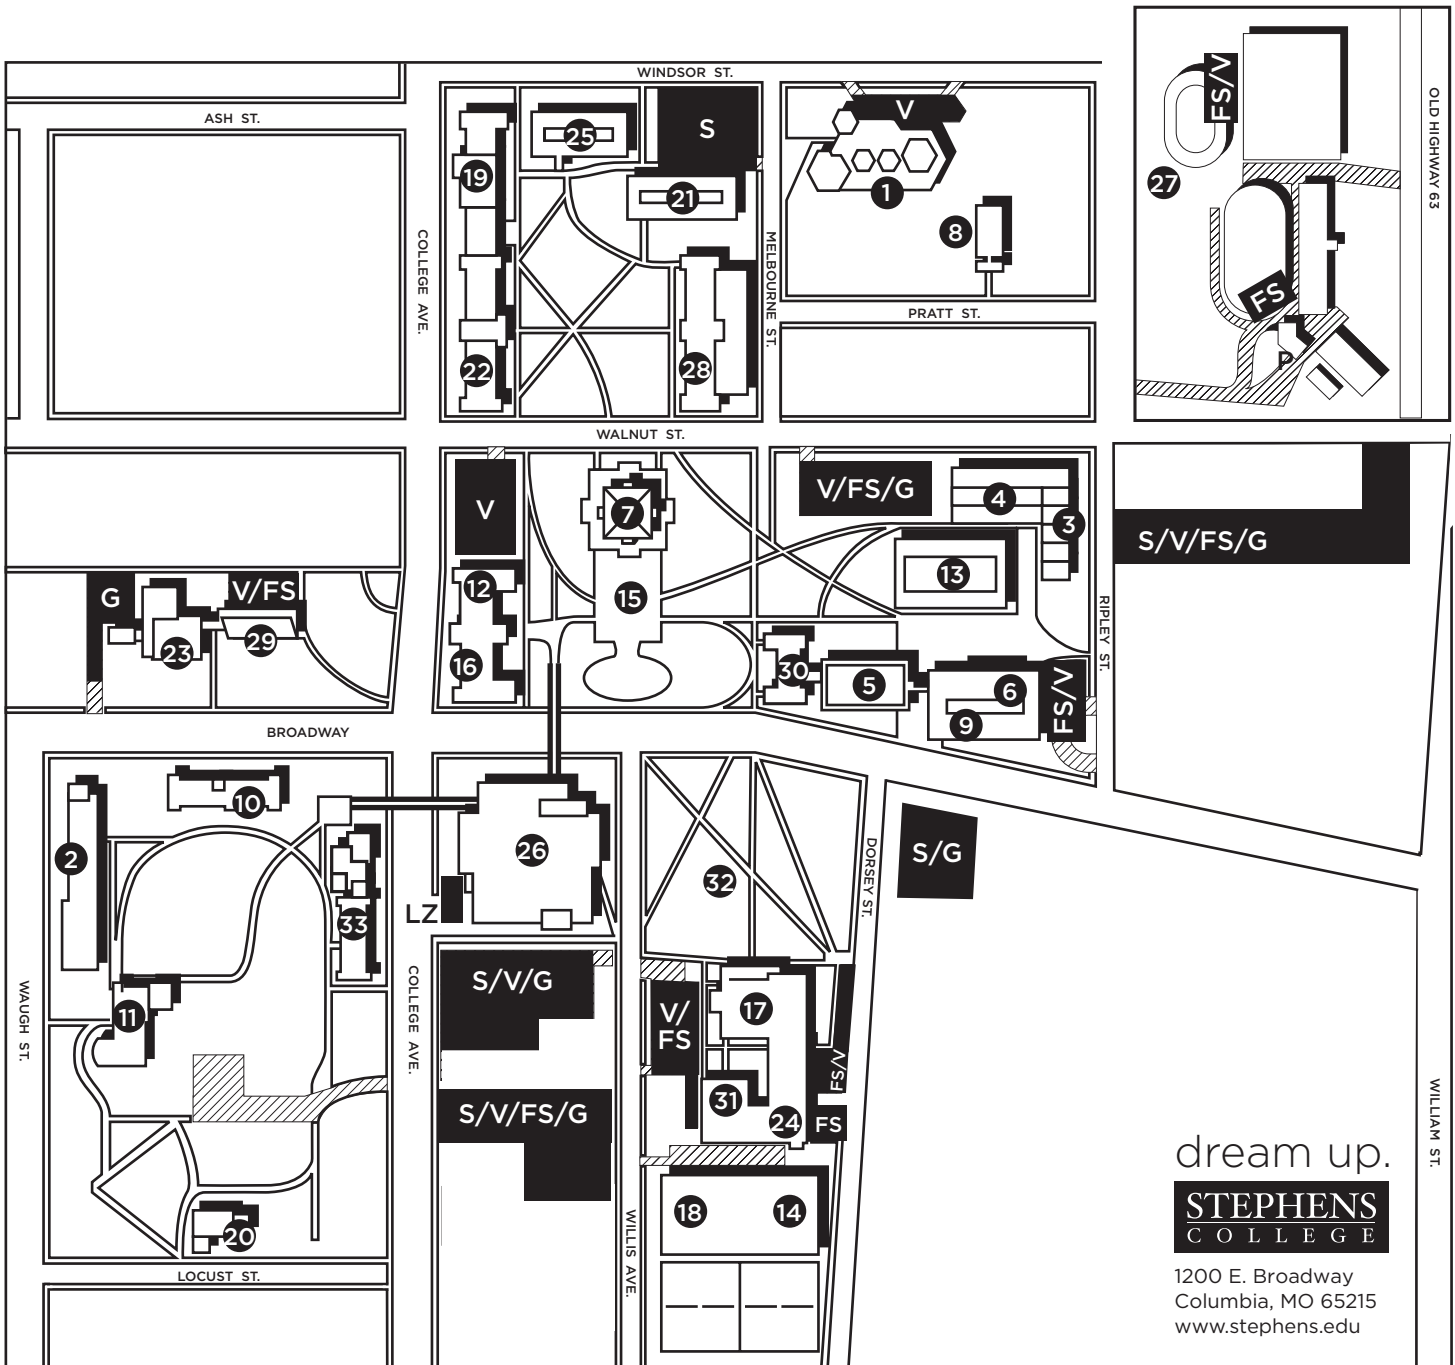

Stephens College Parking Map

Student **S**

Visitor **V**

Faculty Staff **FS**

Graduate **G**

Loading Zone **LZ**

- 1 Audrey Webb Child Study Center
- 2 Columbia Hall
- 3 Catharine Webb Studios
- 4 Davis Gallery
- 5 Dudley Hall
- 6 E. S. Pillsbury Science Center (PSC)
- 7 Firestone Baars Chapel
- 8 Greenhouse
- 9 Helis Communication Center (including Windsor Auditorium and Charters Lecture Theatre)
- 10 Hickman Hall
- 11 Historic Senior Hall

- 12 Historic Costume Gallery
- 13 Hugh Stephens Library
- 14 John and Mary Silverthorne Arena
- 15 Journey Plaza
- 16 Lela Raney Wood Hall (LRW) (including Kimball Ballroom and Stephens Administrative Offices)
- 17 Macklanburg Playhouse
- 18 Maintenance Facility/Warehouse
- 19 Pillsbury Hall
- 20 President's Home
- 21 Prunty Hall
- 22 Roblee Hall

- 23 Sampson Hall (Center for Health Sciences)
- 24 Scene Shop
- 25 Searcy Hall
- 26 Stammer Commons
- 27 Equestrian Center
- 28 Tower Hall (including Campus Security)
- 29 Visitors Center
- 30 Walter Hall
- 31 Warehouse Theatre
- 32 Willis Court
- 33 Wood Hall

dream up.
STEPHENS
 COLLEGE

1200 E. Broadway
 Columbia, MO 65215
www.stephens.edu