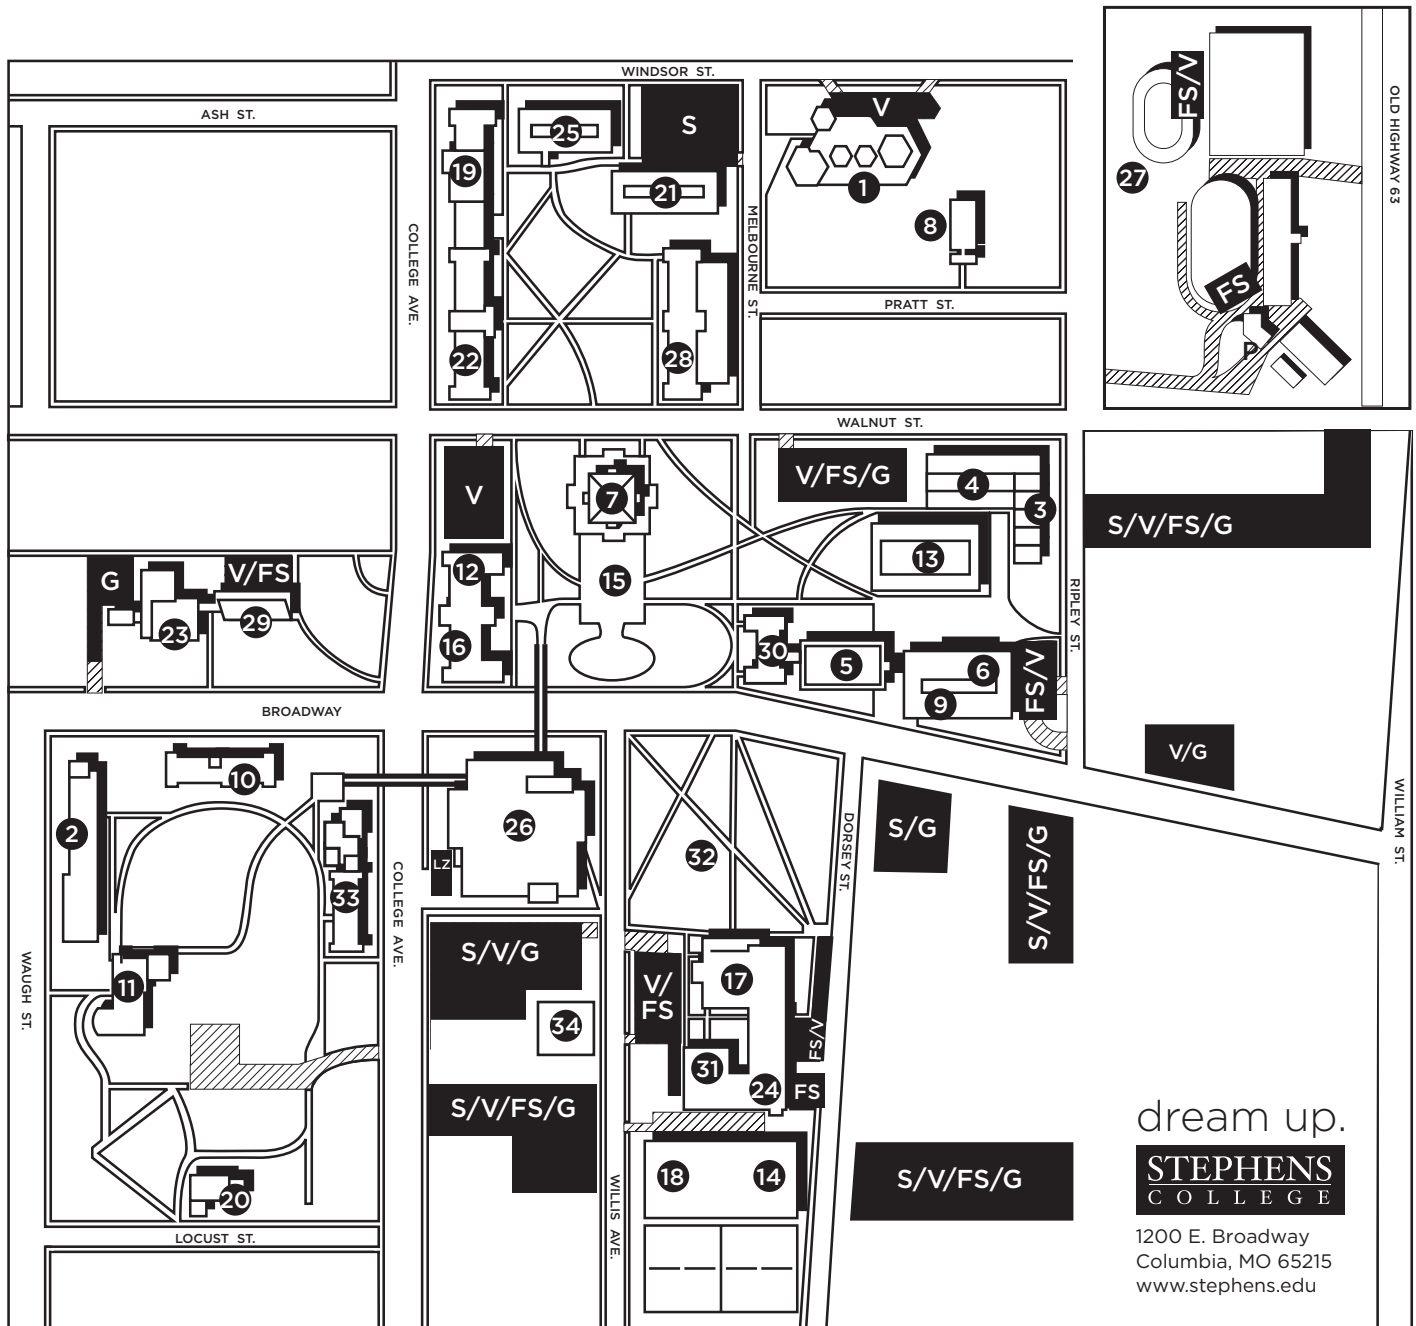

# Stephens College Map

## Parking Key

Student	<b>S</b>
Visitor	<b>V</b>
Faculty Staff	<b>FS</b>
Graduate	<b>G</b>
Loading Zone	<b>LZ</b>

## Building Key

- |   |  |  |
|---|--|--|
| 1 Audrey Webb Child Study Center  | 13 Hugh Stephens Resource Library  | 24 Scene Shop                                |
| 2 Columbia Hall   | 14 John and Mary Silverthorne Arena  | 25 Searcy Hall                               |
| 3 Catharine Webb Studios  | 15 Journey Plaza   | 26 Stamper Commons                           |
| 4 Davis Gallery   | 16 Lela Raney Wood Hall<br>(including Kimball Ballroom and<br>Stephens Administrative Offices) | 27 Equestrian Center                         |
| 5 Dudley Hall   | 17 Macklanburg Playhouse   | 28 Tower Hall<br>(including Campus Security) |
| 6 E. S. Pillsbury Science Center  | 18 Maintenance Facility/Warehouse  | 29 Visitors Center                           |
| 7 Firestone Baars Chapel  | 19 Pillsbury Hall  | 30 Walter Hall                               |
| 8 Greenhouse  | 20 President's Home  | 31 Warehouse Theatre                         |
| 9 Helix Communication Center<br>(including Windsor Auditorium and<br>Charters Lecture Hall) | 21 Prunty Hall   | 32 Willis Court                              |
| 10 Hickman Hall   | 22 Roblee Hall   | 33 Wood Hall                                 |
| 11 Historic Senior Hall   | 23 Sampson Hall<br>(Center for Health Sciences)  | 34 Counseling Center                         |
| 12 Historic Costume Gallery   |  |  |

dream up.  
**STEPHENS**  
COLLEGE

1200 E. Broadway  
Columbia, MO 65215  
www.stephens.edu