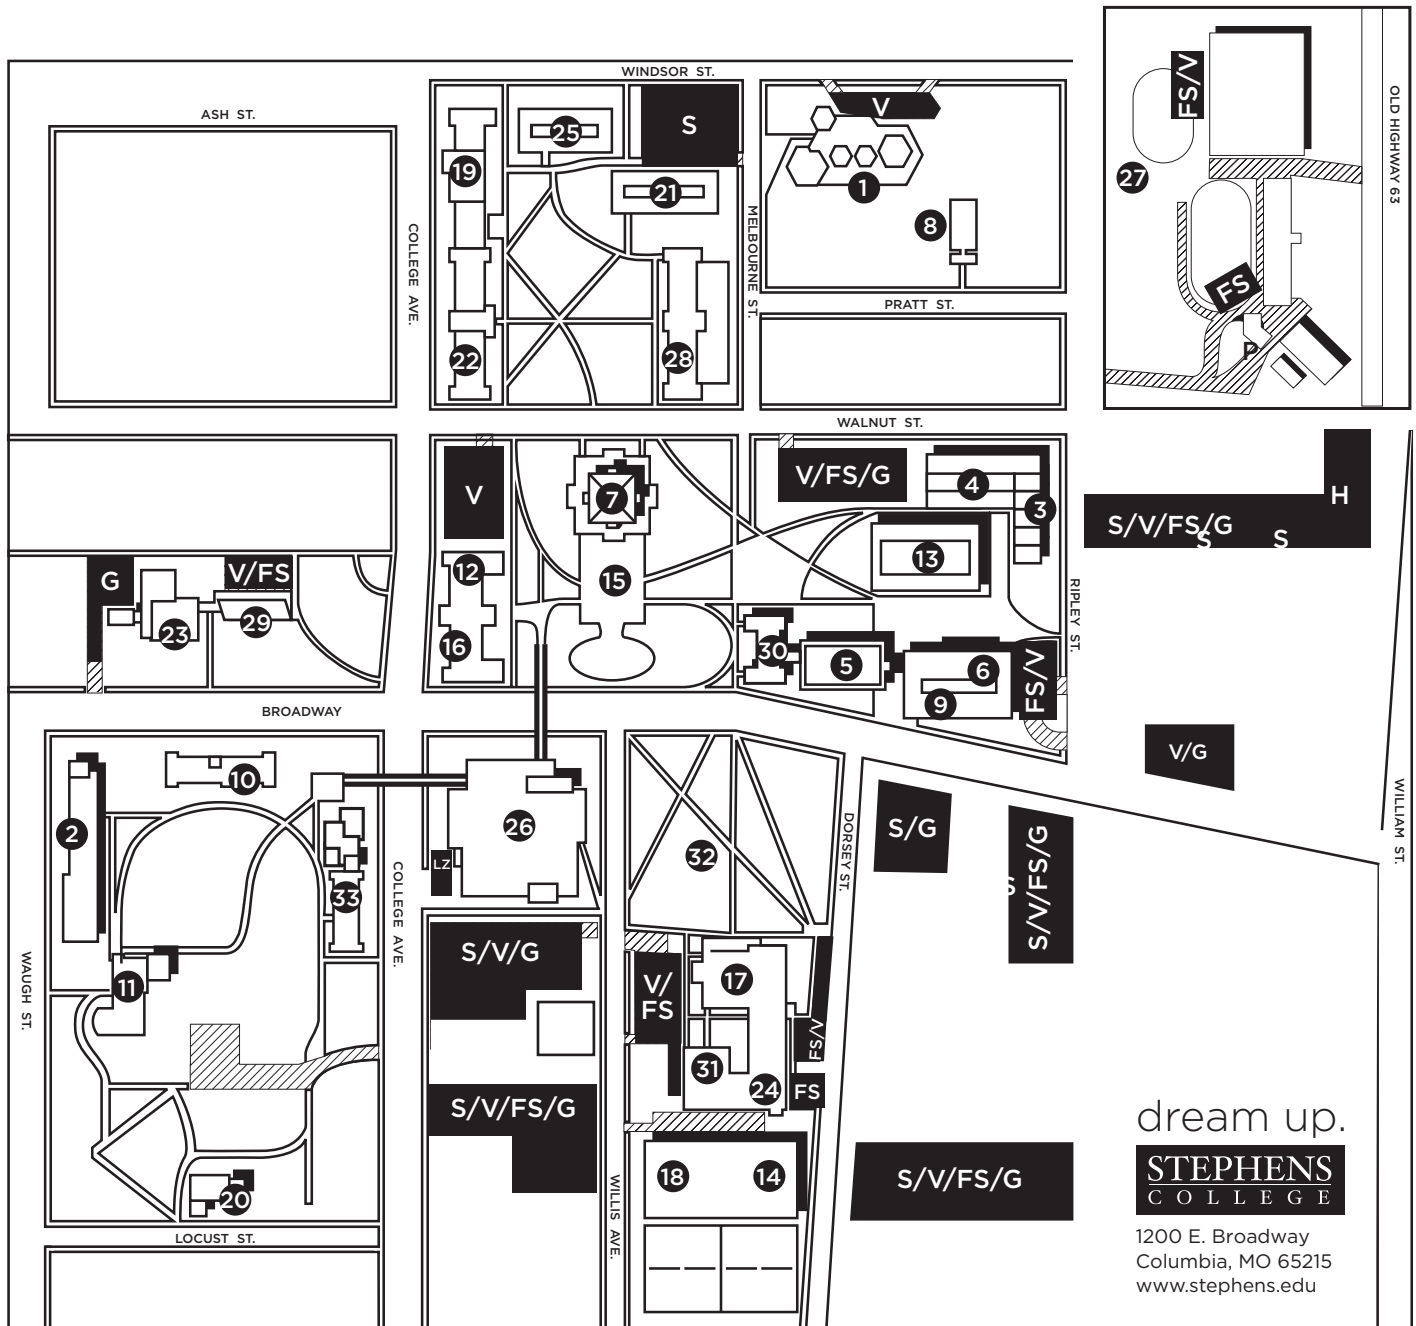

# Stephens College Map

## Parking Key

Student	<b>S</b>
Visitor	<b>V</b>
Faculty Staff	<b>FS</b>
Graduate	<b>G</b>
Loading Zone	<b>LZ</b>

## Building Key

- |   |  |  |
|---|--|--|
| 1 Audrey Webb Child Study Center  | 13 Hugh Stephens Resource Library  | 24 Scene Shop                                |
| 2 Columbia Hall   | 14 John and Mary Silverthorne Arena  | 25 Searcy Hall                               |
| 3 Catharine Webb Studios  | 15 Journey Plaza   | 26 Stamper Commons                           |
| 4 Davis Gallery   | 16 Lela Raney Wood Hall<br>(including Kimball Ballroom and<br>Stephens Administrative Offices) | 27 Equestrian Center                         |
| 5 Dudley Hall   | 17 Macklanburg Playhouse   | 28 Tower Hall<br>(including Campus Security) |
| 6 E. S. Pillsbury Science Center  | 18 Maintenance Facility/Warehouse  | 29 Visitors Center                           |
| 7 Firestone Baars Chapel  | 19 Pillsbury Hall  | 30 Walter Hall                               |
| 8 Greenhouse  | 20 President's Home  | 31 Warehouse Theatre                         |
| 9 Helis Communication Center<br>(including Windsor Auditorium and<br>Charters Lecture Hall) | 21 Prunty Hall   | 32 Willis Court                              |
| 10 Hickman Hall   | 22 Roblee Hall   | 33 Wood Hall                                 |
| 11 Historic Senior Hall   | 23 Sampson Hall<br>(Center for Health Sciences)  | 34 Counseling Center                         |
| 12 Historic Costume Gallery   |  |  |