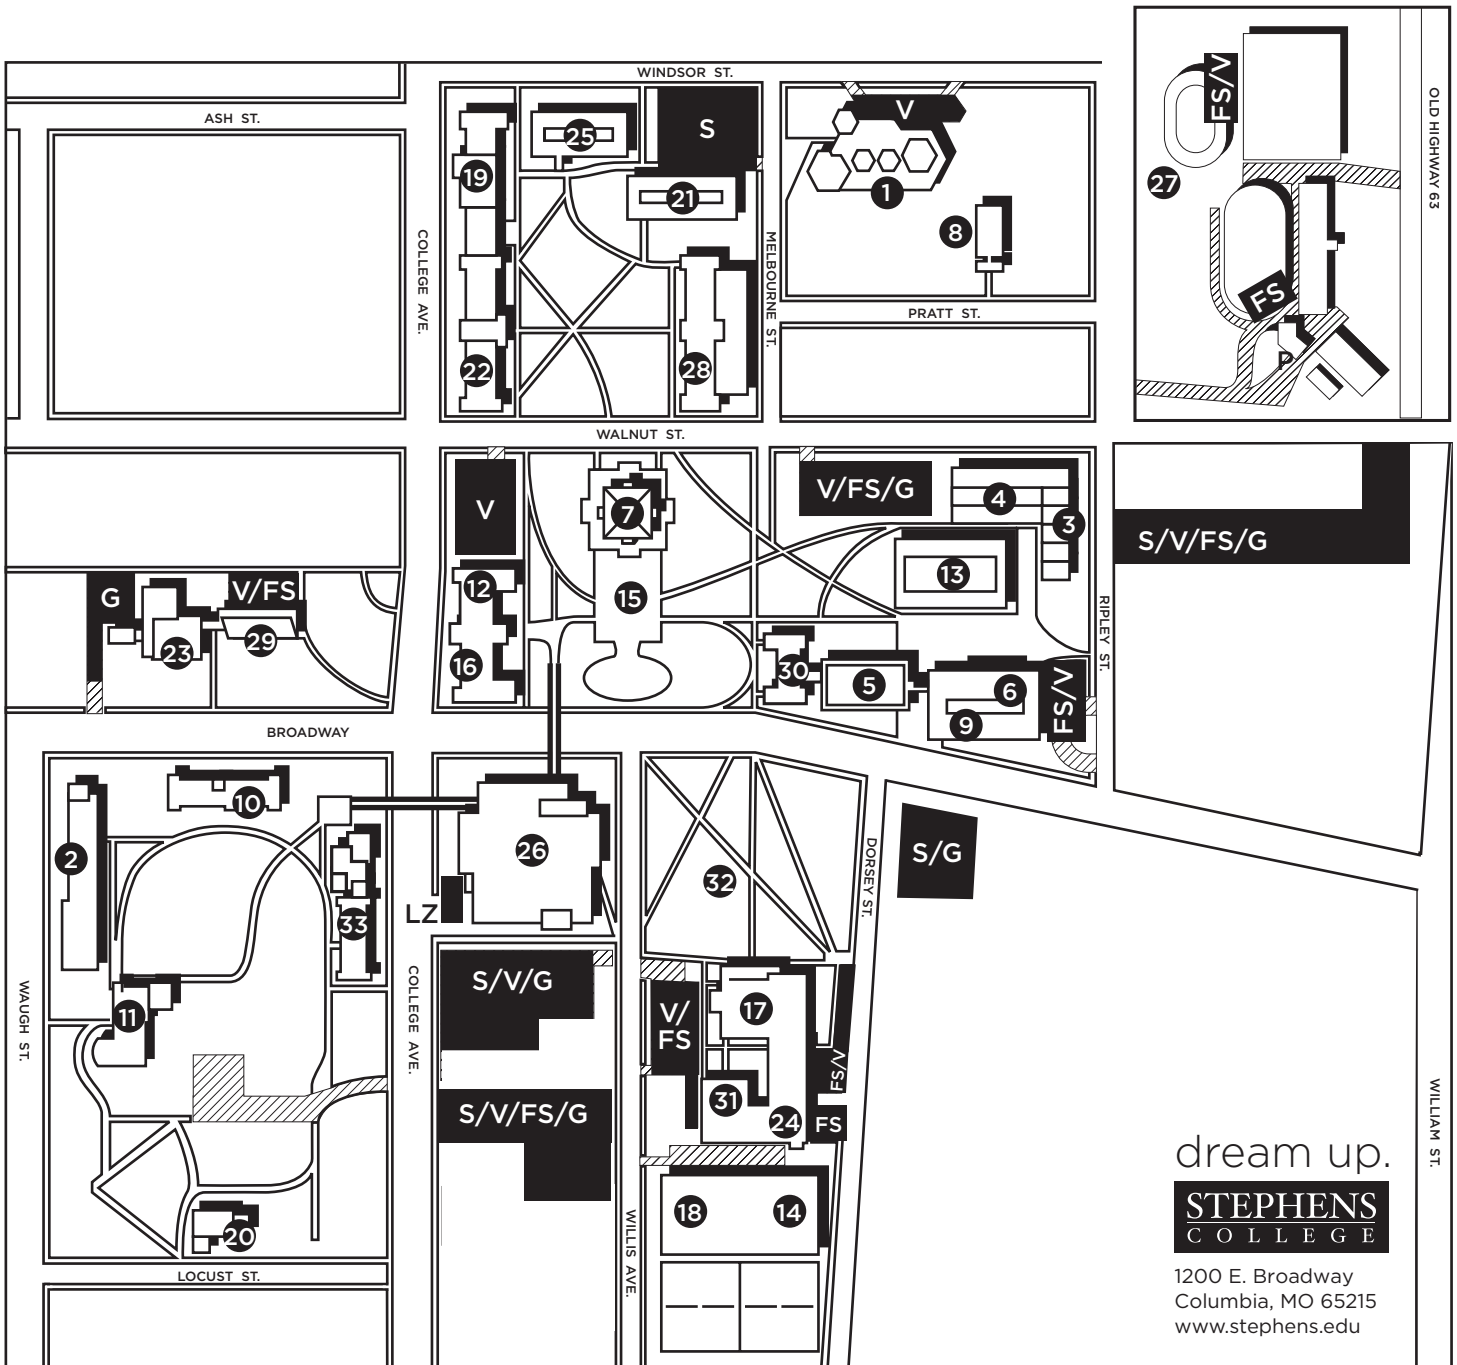

Stephens College Parking Map

Student **S**

Visitor **V**

Faculty Staff **FS**

Graduate **G**

Loading Zone **LZ**

- 1 Audrey Webb Child Study Center
- 2 Columbia Hall
- 3 Catharine Webb Studios
- 4 Davis Gallery
- 5 Dudley Hall
- 6 E. S. Pillsbury Science Center (PSC)
- 7 Firestone Baars Chapel
- 8 Greenhouse
- 9 Helis Communication Center (including Windsor Auditorium and Charters Lecture Theatre)
- 10 Hickman Hall
- 11 Historic Senior Hall

- 12 Historic Costume Gallery
- 13 Hugh Stephens Resource Library
- 14 John and Mary Silverthorne Arena
- 15 Journey Plaza
- 16 Lela Raney Wood Hall (LRW) (including Kimball Ballroom and Stephens Administrative Offices)
- 17 Macklanburg Playhouse
- 18 Maintenance Facility/Warehouse
- 19 Pillsbury Hall
- 20 President's Home
- 21 Prunty Hall
- 22 Roblee Hall

- 23 Sampson Hall (Center for Health Sciences)
- 24 Scene Shop
- 25 Searcy Hall
- 26 Stammer Commons
- 27 Equestrian Center
- 28 Tower Hall (including Campus Security)
- 29 Visitors Center
- 30 Walter Hall
- 31 Warehouse Theatre
- 32 Willis Court
- 33 Wood Hall