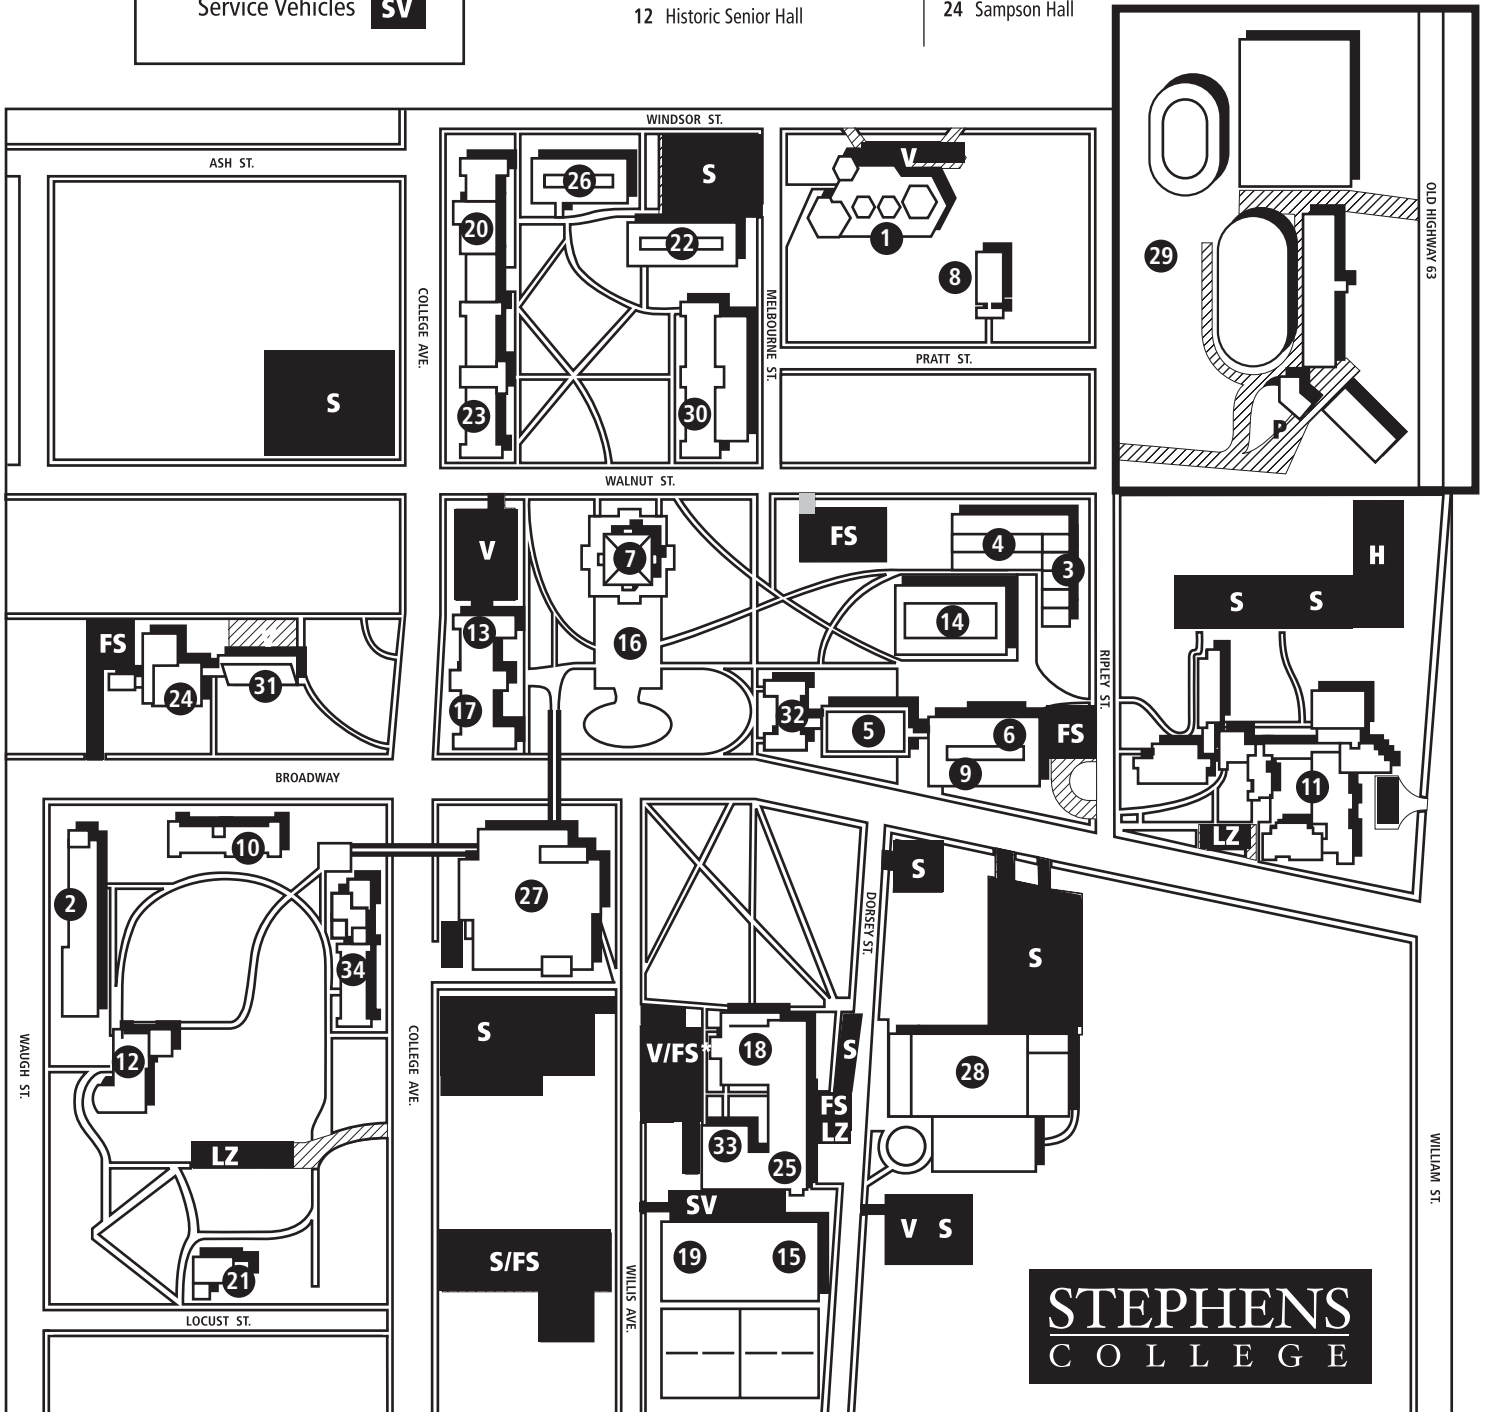

Stephens College Campus

Campus Key

Parking Legend

Student	S
Visitor	V
Faculty/Staff	FS
Health Connection	H
Loading Zone	LZ
Service Vehicles	SV

- | | | |
|---|--|--|
| 1 Audrey Webb Child Study Center | 13 Historic Costume Gallery | 25 Scene Shop |
| 2 Columbia Hall | 14 Hugh Stephens Resource Library | 26 Searcy Hall |
| 3 Catharine Webb Studios | 15 John and Mary Silverthorne Arena | 27 Stamper Commons
(including Windsor Lounge) |
| 4 Davis Gallery | 16 Journey Religious Life Center | 28 Stephens Auditorium |
| 5 Dudley Hall | 17 Lela Raney Wood Hall
(including Kimball Ballroom and
Stephens Administrative Offices) | 29 Stephens Stables |
| 6 E. S. Pillsbury Science Center | 18 Macklanburg Playhouse* | 30 Tower Hall |
| 7 Firestone Baars Chapel | 19 Maintenance Facility/Warehouse | 31 Visitors Center |
| 8 Greenhouse | 20 Pillsbury Hall | 32 Walter Hall |
| 9 Helis Communication Center
(including Windsor Auditorium and
Charters Lecture Hall) | 21 President's Home | 33 Warehouse Theatre |
| 10 Hickman Hall | 22 Prunty Hall | 34 Wood Hall |
| 11 Hillcrest Hall and Apartments | 23 Roblee Hall | |
| 12 Historic Senior Hall | 24 Sampson Hall | |

* Macklanburg Playhouse Lot = day: faculty and staff; evening: visitors