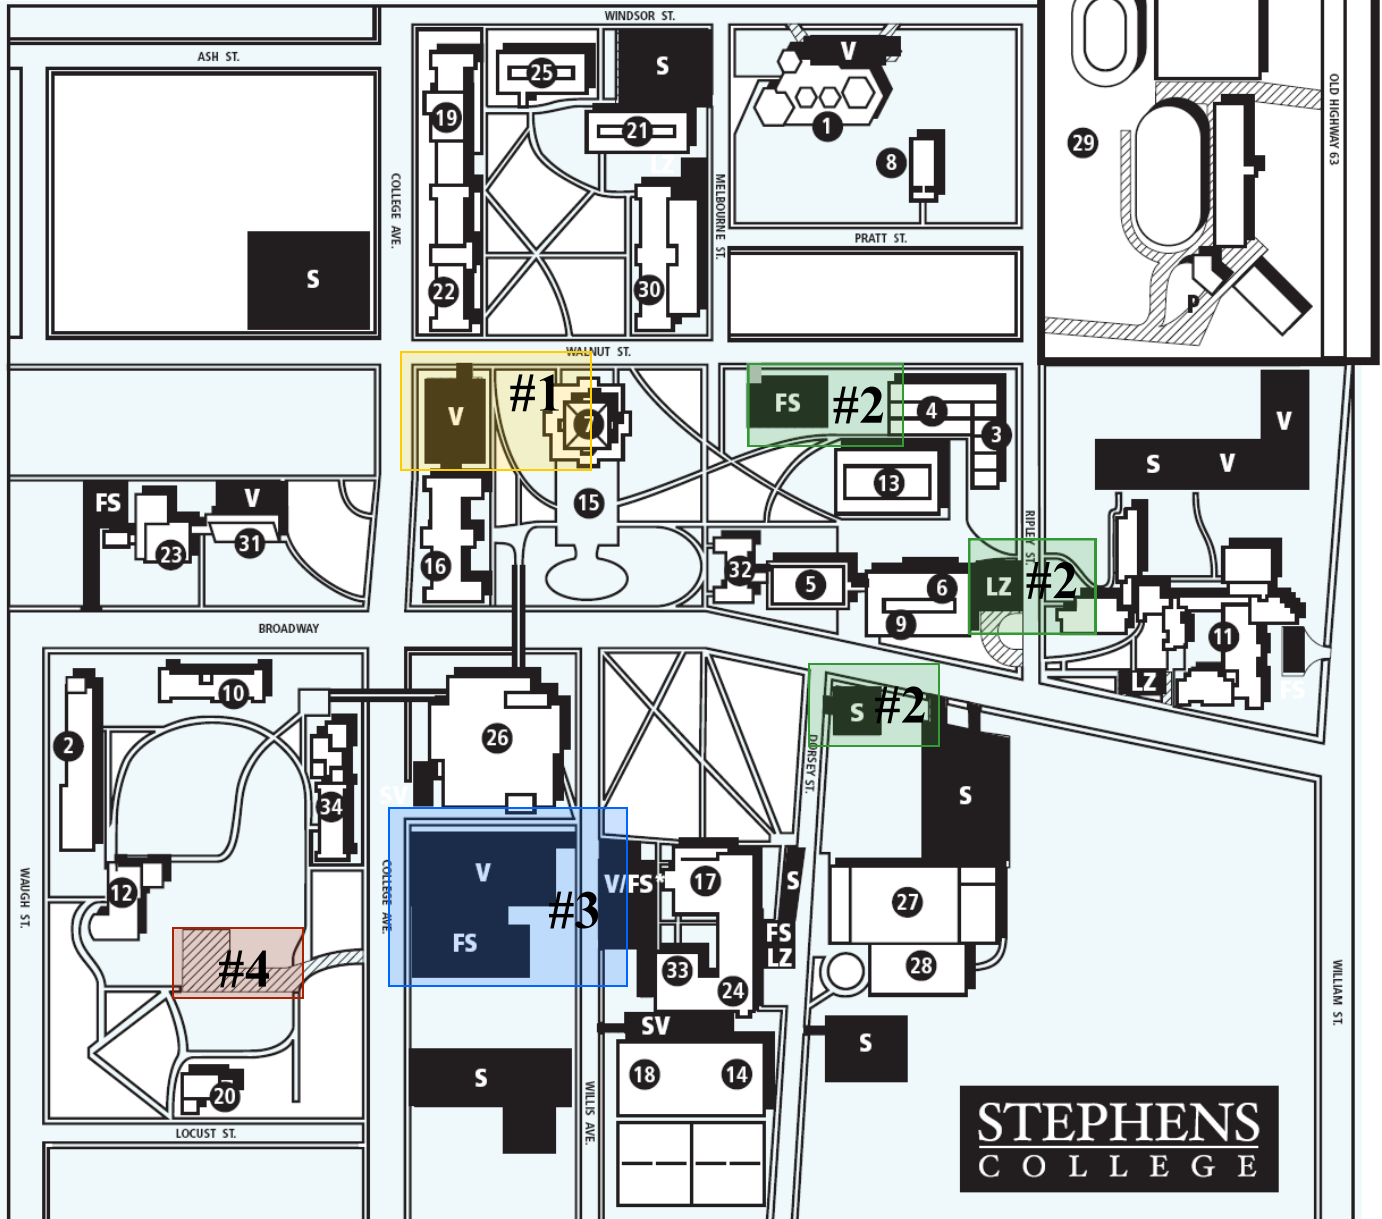

Vendor Parking Legend

- 1 Ballroom & Chapel (LOADING ZONE ONLY)
- 2 Charters & Windsor Auditorium (LOADING ZONE ONLY)
- 3 Windsor Lounge (LOADING ZONE ONLY)
- 4 Senior Hall (LOADING ZONE ONLY)

3 Day of Vendor Parking

Parking Legend

Faculty/ Staff	FS	Loading Zone	LZ
Student	S	Service Vehicles	SV
Visitor	V		

Stephens College Campus

Campus Key

- | | | |
|---|---|------------------------|
| 1 Audrey Webb Child Study Center | 14 John and Mary Silverthorne Arena | 24 Scene Shop |
| 2 Columbia Hall | 15 Journey Religious Life Center | 25 Searcy Hall |
| 3 Catharine Webb Studios | 16 Lela Raney Wood Hall/ Office of Admissions | 26 Stamper Commons |
| 4 Davis Gallery | 17 Macklanburg Playhouse* | 27 Stephens Auditorium |
| 5 Dudley Hall | 18 Maintenance Facility | 28 Stephens Natatorium |
| 6 E. S. Pillsbury Science Center | 19 Pillsbury Hall | 29 Stephens Stables |
| 7 Firestone Baars Chapel | 20 President's Home | 30 Tower Hall |
| 8 Greenhouse | 21 Prunty Hall | 31 Visitors Center |
| 9 Helis Communication Center (including Windsor Auditorium and Charters Lecture Hall) | 22 Roblee Hall | 32 Walter Hall |
| 10 Hickman Hall | 23 Sampson Hall | 33 Warehouse Theatre |
| 11 Hillcrest Hall and Apartments | | 34 Wood Hall |
| 12 Historic Senior Hall | | |
| 13 Hugh Stephens Resource Library | | |

STEPHENS
COLLEGE

* Macklanburg Playhouse Lot = day: faculty and staff; evening: visitors