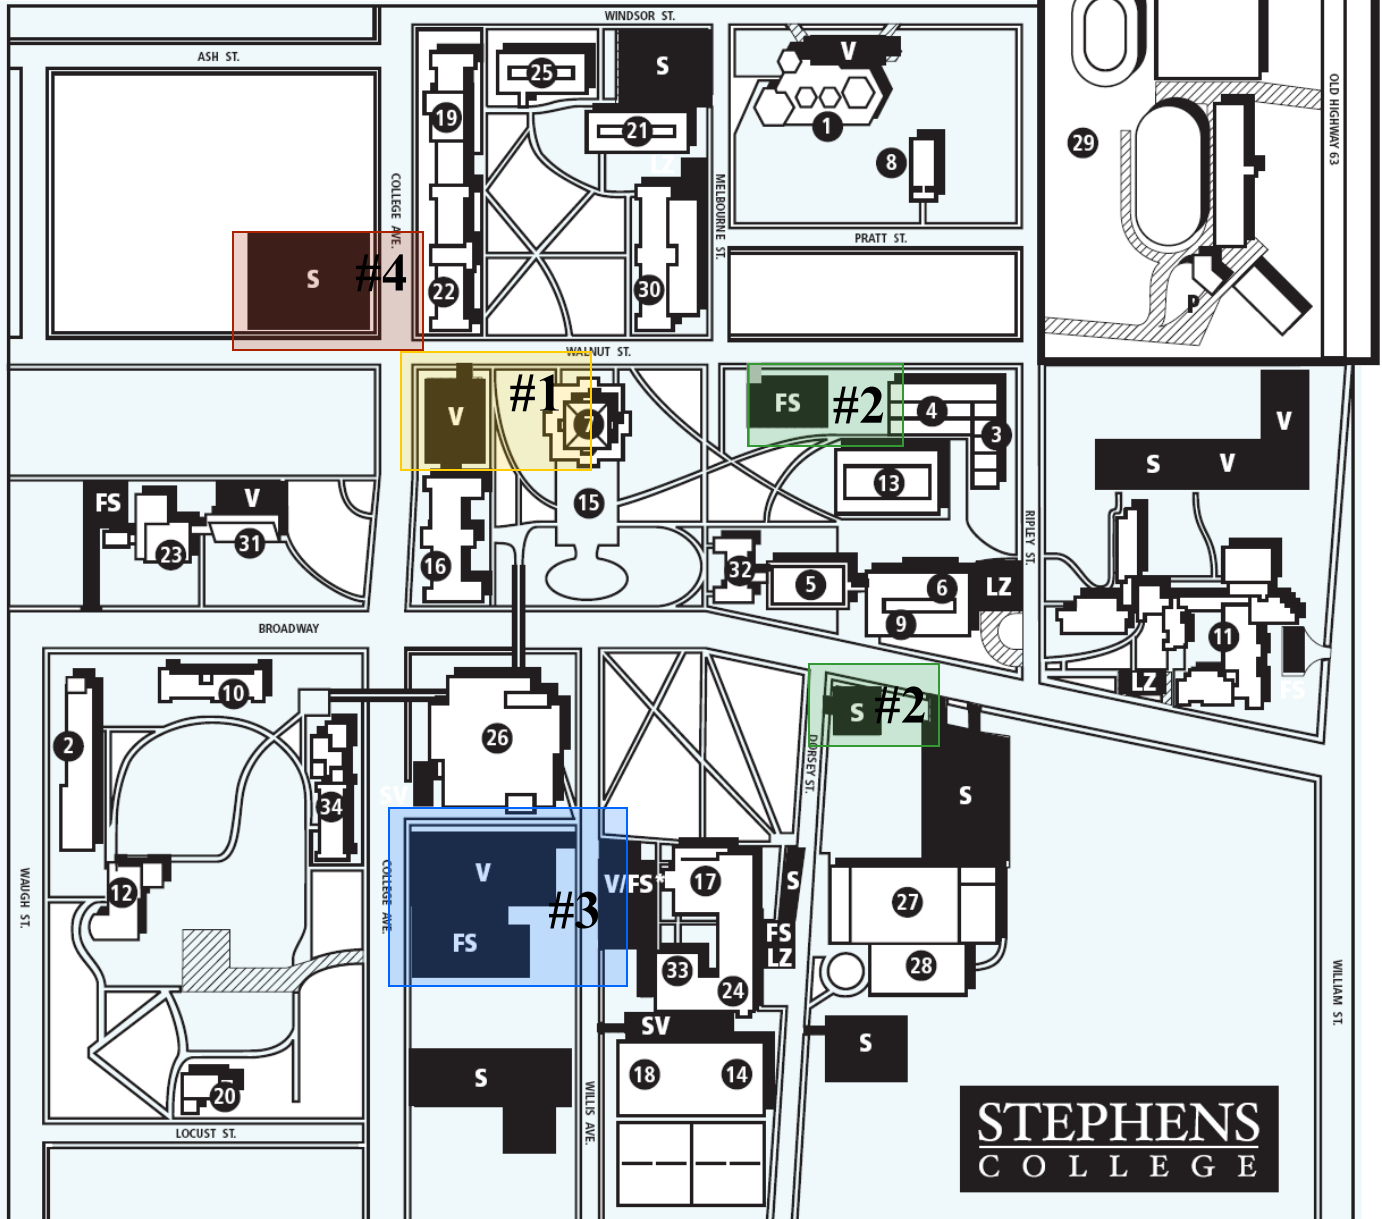

Vendor Parking Legend

- 1 Ballroom & Chapel
- 2 Charters & Windsor Auditorium
- 3 Windsor Lounge & Senior Hall
- 4 Additional Event Parking

Parking Legend

Faculty/ Staff	FS	Loading Zone	LZ
Student	S	Service Vehicles	SV
Visitor	V		

Stephens College Campus

Campus Key

- | | | |
|---|--|------------------------|
| 1 Audrey Webb Child Study Center | 14 John and Mary Silverthorne
Arena | 24 Scene Shop |
| 2 Columbia Hall | 15 Journey Religious Life Center | 25 Searcy Hall |
| 3 Catharine Webb Studios | 16 Lela Raney Wood Hall/
Office of Admissions | 26 Stamper Commons |
| 4 Davis Gallery | 17 Macklanburg Playhouse* | 27 Stephens Auditorium |
| 5 Dudley Hall | 18 Maintenance Facility | 28 Stephens Natatorium |
| 6 E. S. Pillsbury Science Center | 19 Pillsbury Hall | 29 Stephens Stables |
| 7 Firestone Baars Chapel | 20 President's Home | 30 Tower Hall |
| 8 Greenhouse | 21 Prunty Hall | 31 Visitors Center |
| 9 Helis Communication Center
(including Windsor Auditorium and
Charters Lecture Hall) | 22 Roblee Hall | 32 Walter Hall |
| 10 Hickman Hall | 23 Sampson Hall | 33 Warehouse Theatre |
| 11 Hillcrest Hall and Apartments | | 34 Wood Hall |
| 12 Historic Senior Hall | | |
| 13 Hugh Stephens Resource Library | | |

STEPHENS
COLLEGE

* Macklanburg Playhouse Lot = day: faculty and staff; evening: visitors