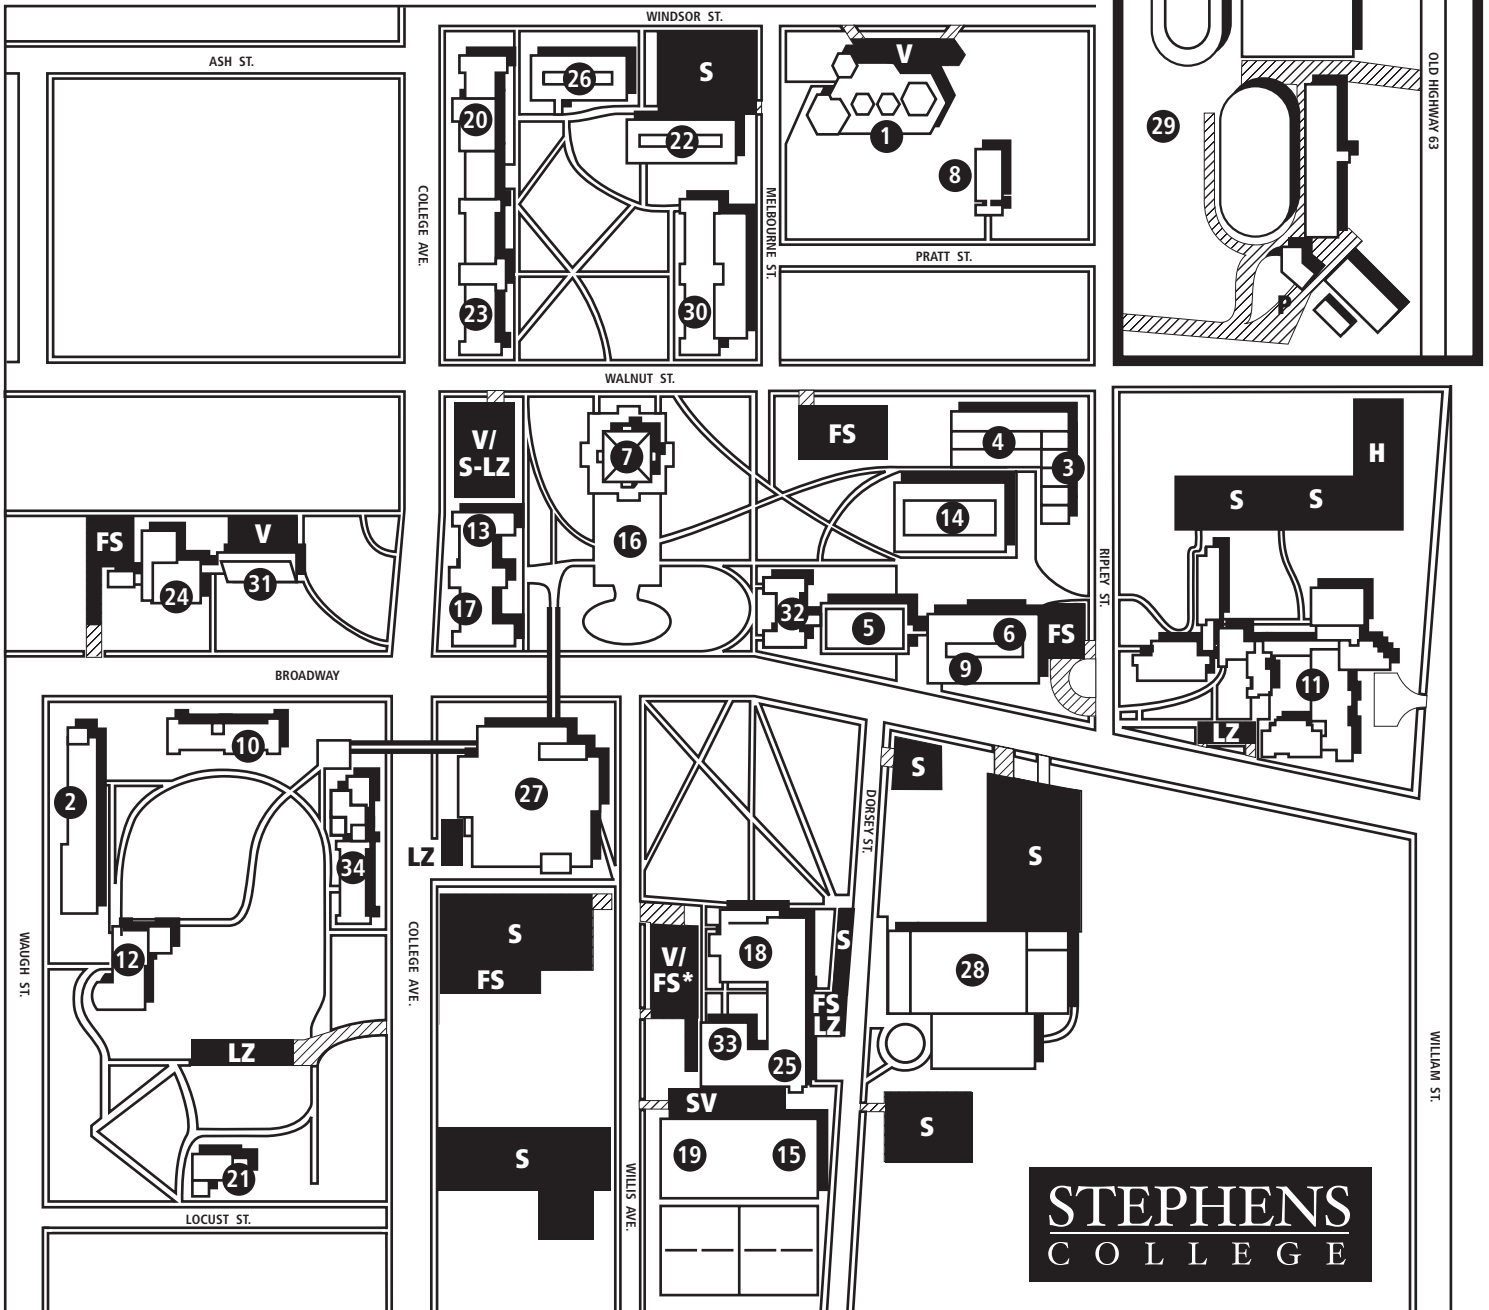

# Stephens College Campus

## Parking Legend

## Campus Key

- |   |  |  |
|---|--|--|
| 1 Audrey Webb Child Study Center  | 13 Historic Costume Gallery  | 25 Scene Shop                                    |
| 2 Columbia Hall   | 14 Hugh Stephens Resource Library  | 26 Searcy Hall                                   |
| 3 Catharine Webb Studios  | 15 John and Mary Silverthorne Arena  | 27 Stamper Commons<br>(including Windsor Lounge) |
| 4 Davis Gallery   | 16 Journey Religious Life Center   | 28 Stephens Auditorium                           |
| 5 Dudley Hall   | 17 Lela Raney Wood Hall<br>(including Kimball Ballroom and<br>Stephens Administrative Offices) | 29 Stephens Stables                              |
| 6 E. S. Pillsbury Science Center  | 18 Macklanburg Playhouse*  | 30 Tower Hall                                    |
| 7 Firestone Baars Chapel  | 19 Maintenance Facility/Warehouse  | 31 Visitors Center                               |
| 8 Greenhouse  | 20 Pillsbury Hall  | 32 Walter Hall                                   |
| 9 Helis Communication Center<br>(including Windsor Auditorium and<br>Charters Lecture Hall) | 21 President's Home  | 33 Warehouse Theatre                             |
| 10 Hickman Hall   | 22 Prunty Hall   | 34 Wood Hall                                     |
| 11 Hillcrest Hall and Apartments  | 23 Roblee Hall   |  |
| 12 Historic Senior Hall   | 24 Sampson Hall  |  |

\* Macklanburg Playhouse Lot = day: faculty and staff; evening: visitors